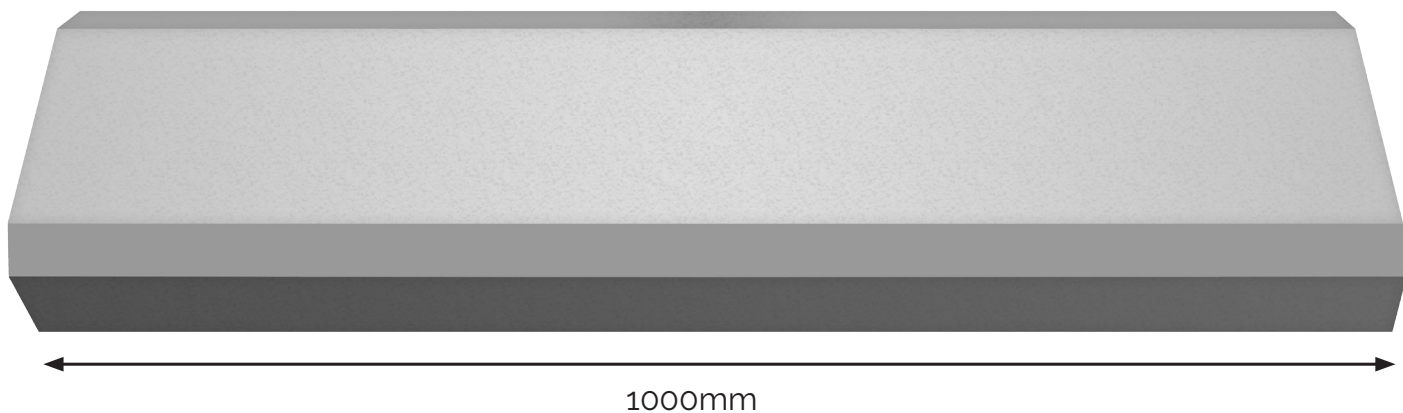

# Hogsback Coping Stones

Victorian style flat top coping

## Victorian Style Flat Top Coping

- 44kgs
- Standard Portland Grey
- Double Drip Grooves as standard

1000 x 250 x 90mm