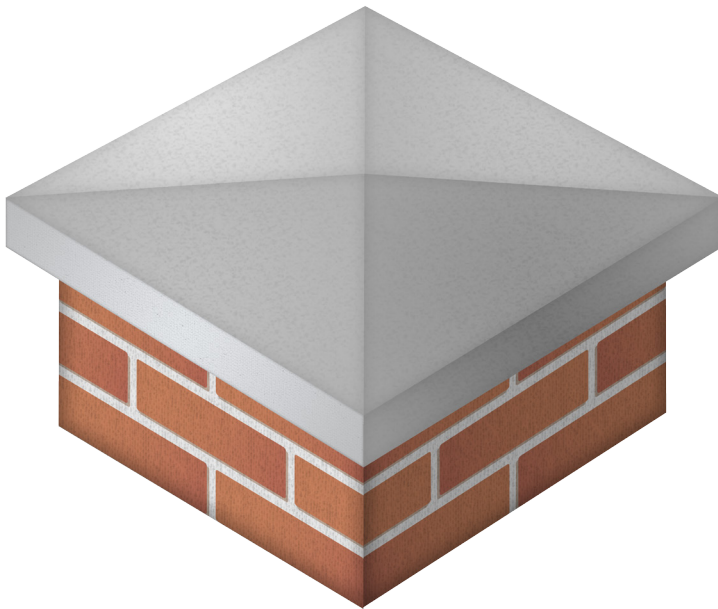

# Apex Pier Caps

Four way weathered pier caps

Four way weathered pier caps available in various sizes to protect and enhance brick piers.

Manufactured from high strength concrete with a smooth finish.

Colour: Portland grey

Width	Sides	Pitch	Weight	Product Code
228mm / 9"	35mm	75mm	6.5kgs	PC-229
254mm / 10"	35mm	75mm	8kgs	PC-254
300mm / 12"	35mm	70mm	10kgs	PC-300
375mm / 14.75"	30mm	65mm	14kgs	PC-375
380mm / 15"	40mm	150mm	21.5kgs	PC-380
420mm / 16"	50mm	100mm	26.5kgs	PC-420
460mm / 18"	50mm	100mm	31kgs	PC-460
533mm / 21"	45mm	100mm	40kgs	PC-533
610mm / 24mm	60mm	125mm	65kgs	PC-610