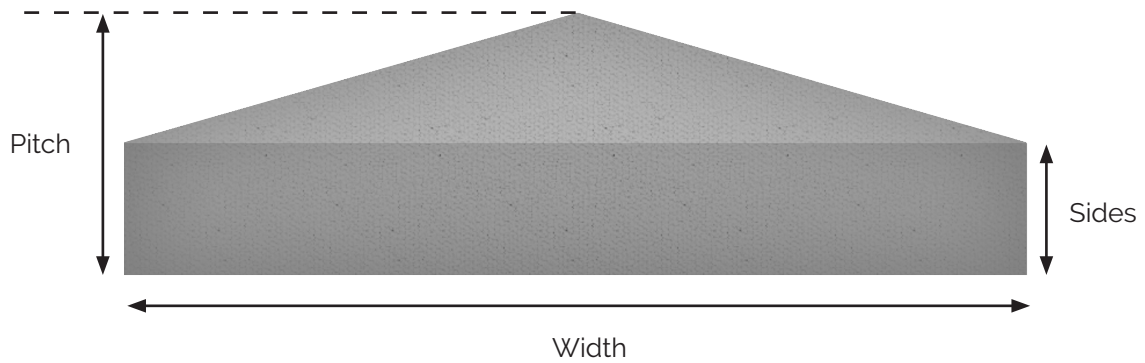

# Apex Pier Caps

Four way weathered pier caps

Four way weathered pier caps available in various sizes to protect and enhance brick piers.

Manufactured from high strength concrete with a smooth finish.

Colour: Portland grey

Width	Sides	Pitch	Weight	Product Code
228mm / 9"	35mm	75mm	6.5kgs	PC-229
254mm / 10"	35mm	75mm	8kgs	PC-254
300mm / 12"	35mm	70mm	10kgs	PC-300
375mm / 14.75"	30mm	65mm	14kgs	PC-375
380mm / 15"	40mm	150mm	21.5kgs	PC-380
420mm / 16"	50mm	100mm	26.5kgs	PC-420
460mm / 18"	50mm	100mm	31kgs	PC-460
533mm / 21"	45mm	100mm	40kgs	PC-533
610mm / 24mm	60mm	125mm	65kgs	PC-610